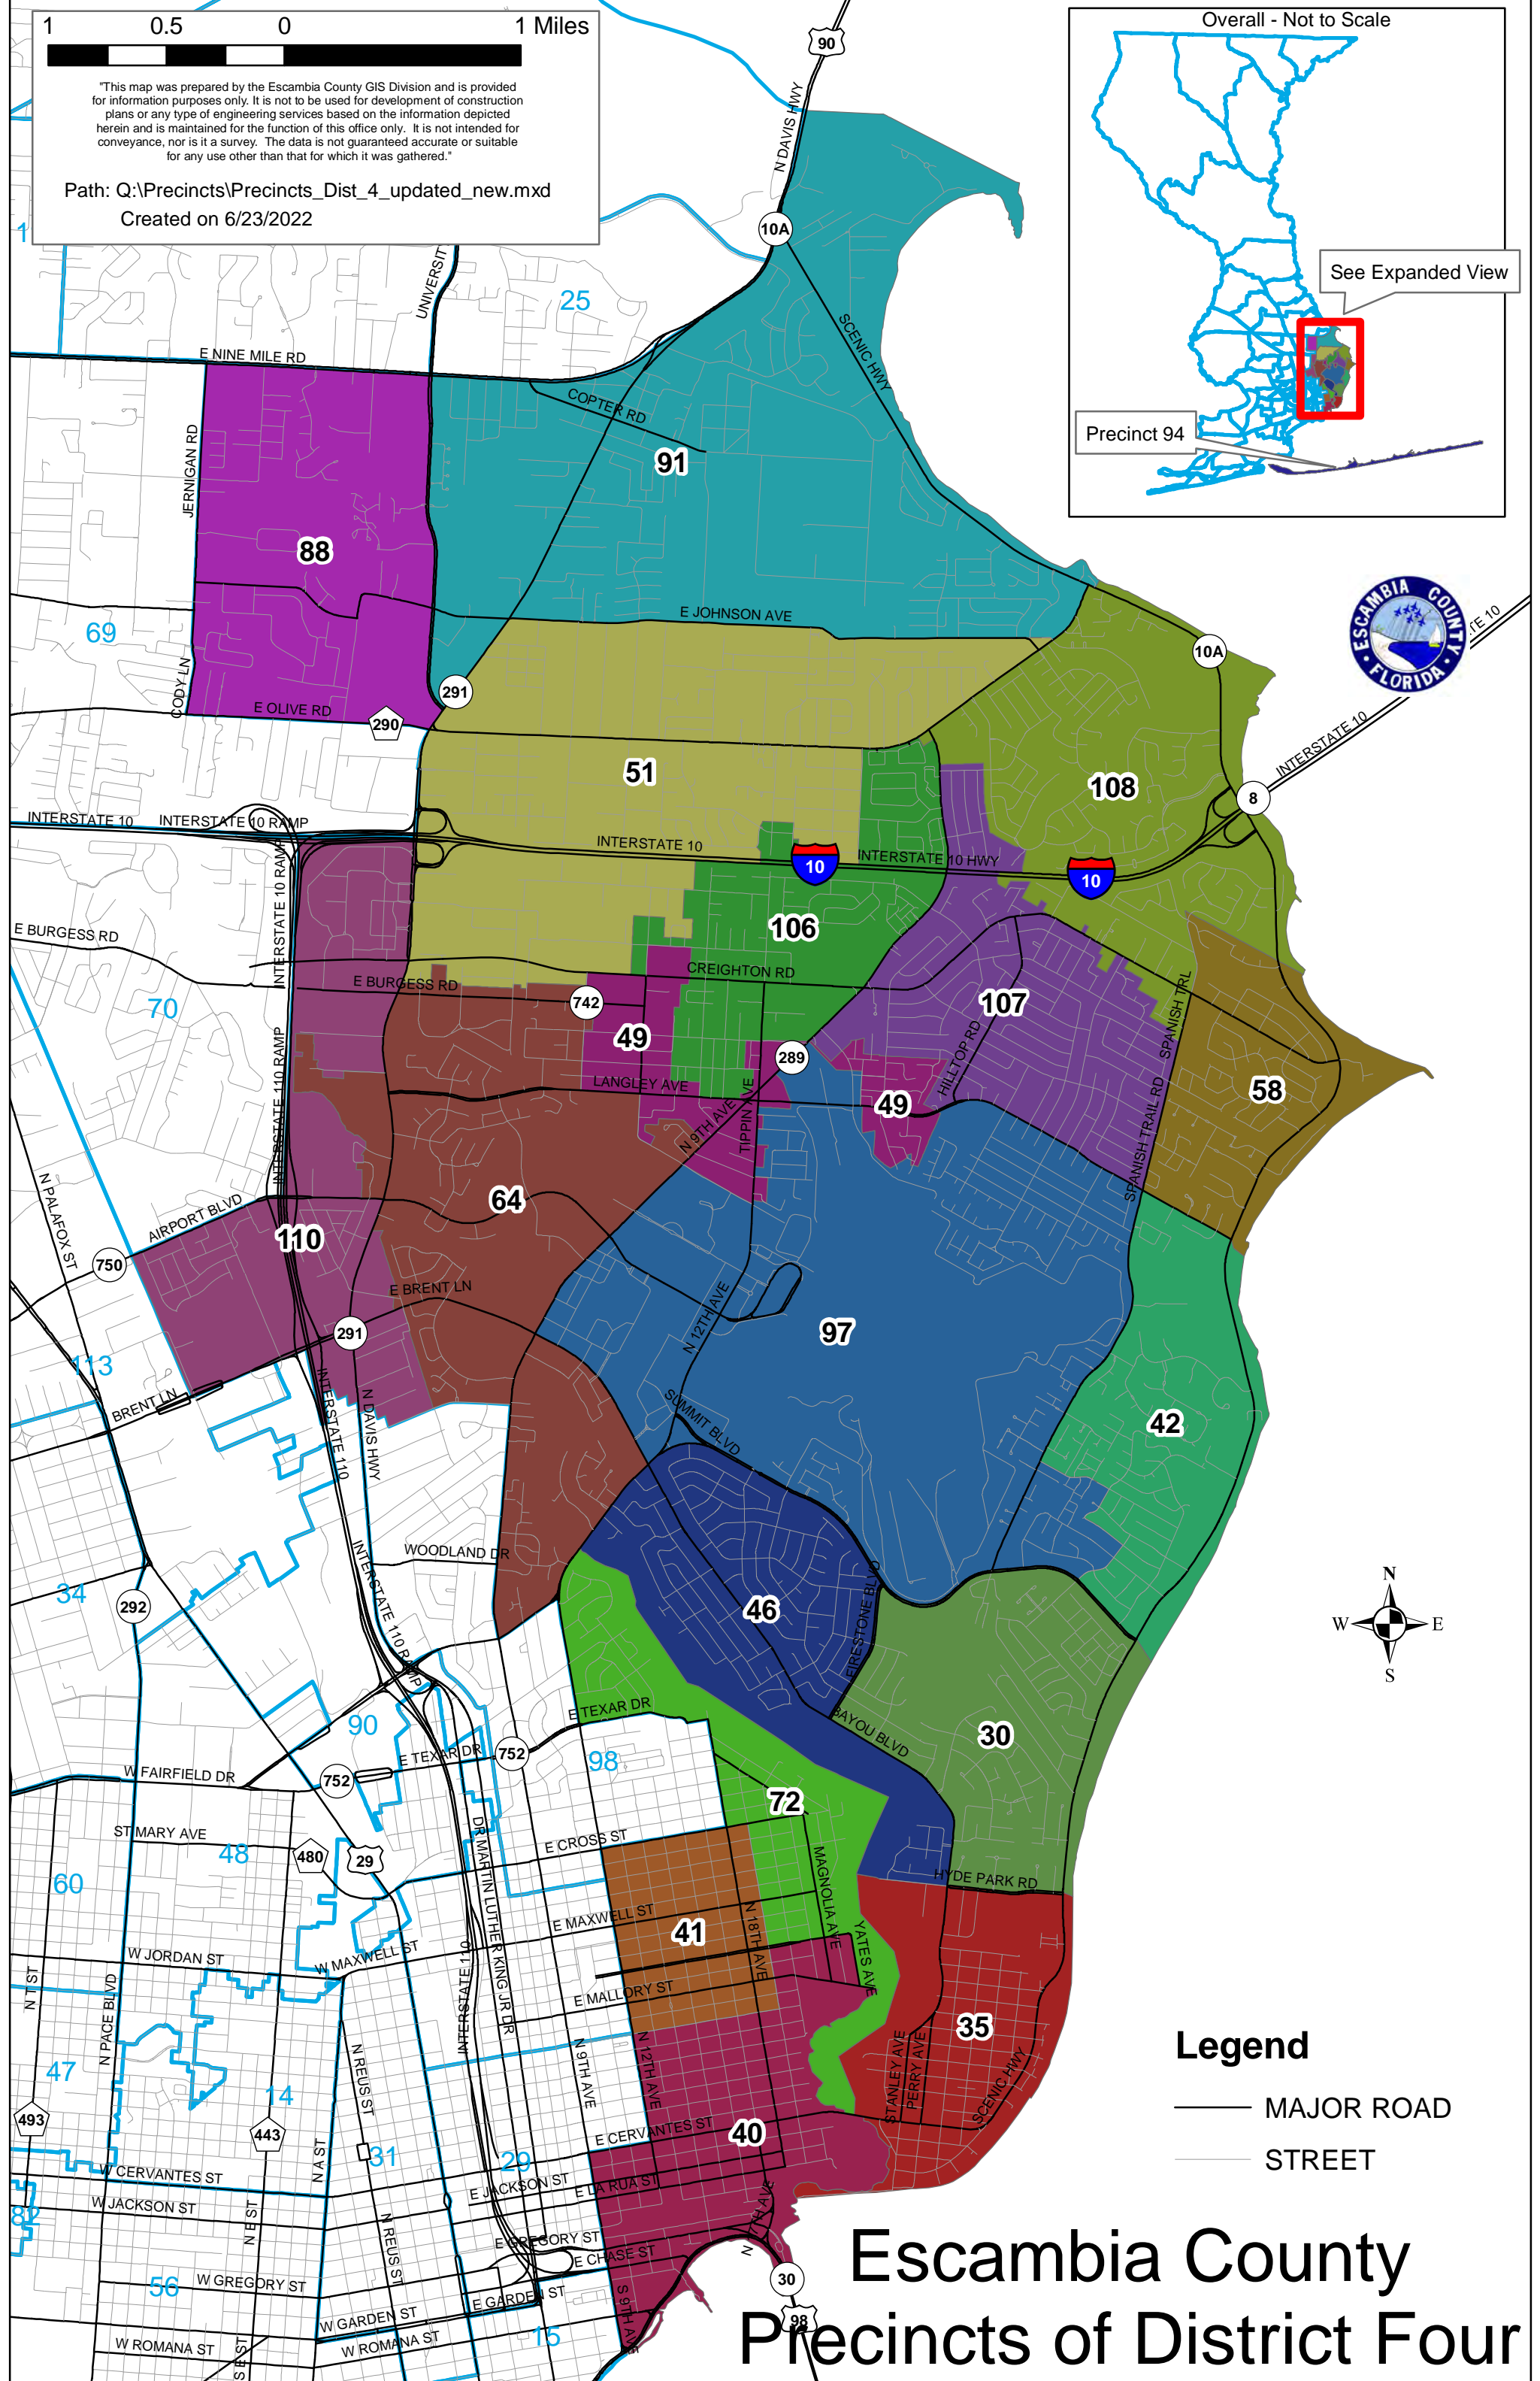

1 0.5 0 1 Miles

"This map was prepared by the Escambia County GIS Division and is provided for information purposes only. It is not to be used for development of construction plans or any type of engineering services based on the information depicted herein and is maintained for the function of this office only. It is not intended for conveyance, nor is it a survey. The data is not guaranteed accurate or suitable for any use other than that for which it was gathered."

Path: Q:\Precincts\Precincts_Dist_4_updated_new.mxd
Created on 6/23/2022

Overall - Not to Scale

Legend

- MAJOR ROAD
- STREET

Escambia County Precincts of District Four